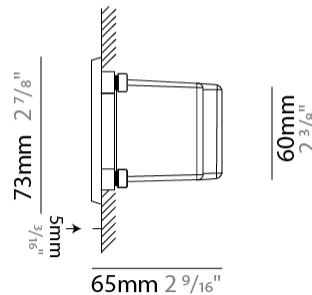

GENERAL

Series: New Green
Subseries: New Green M
Partner: Side
Division: Exterior
Installation: Recessed
Product Type: Step Light
Mounting Location: Wall
Light Distribution: Asymmetric

PHYSICAL

Shape: Rectangle
Length (mm): 202
Length (in): 7 ¹⁵/₁₆
Width (mm): 73
Width (in): 2 ⁷/₈
Height (mm): 65
Height (in): 2 ³/₁₆
Min. Recessing Depth (mm): 70
Min. Recessing Depth (in): 2 ³/₄
Weight (kg): 0.8
Weight (lbs): 1.76
Diffuser: Clear tempered glass
Gasket: Silicone rubber
Fixture Finish: WHI / BLK / GRY
Fixture Material: Aluminum Die Cast

ELECTRICAL

Lamp Type: LED (Zhaga Standard)
Input Wattage (W): 3.65
Total Output Wattage (W): 2.97
Dimming: Non-Dimmable
Driver Included: No
Driver Location: Remote
Driver Type: Constant Current - 120Vac
Driver Class: Class 2
Input Voltage (V): 120 - 277
Constant Current (MA): 350
Upon Request: 0-10Vdc dimming / Phase dimming 120Vac / Non-dimming 120/277Vac

LED

Color Temperature (°K): 3000 / 4000
Max. Delivered Lumen (lm): 195.7 / 204.4
Nominal Lumen (lm): 450 / 470
CRI: >90 CRI
Lamp Life (hrs): 50000

OPTICAL

Optic°: Asymmetrical

RATINGS AND CERTIFICATIONS

Certified By: Certified for North American Standards
IP rating: IP65
IK Rating: IK07

PROJECT
TYPE
SPECIFIER
QUANTITY
DATE