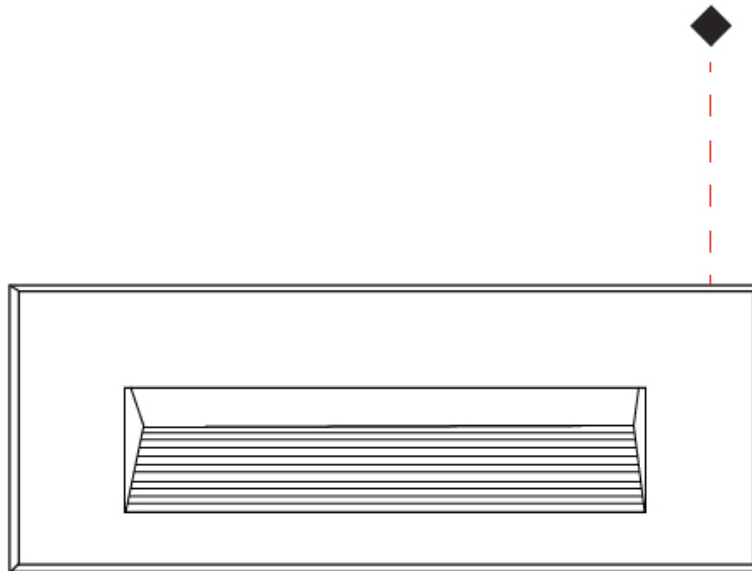

NEW GREEN M RECESSED

E10R0029-

PROJECT

TYPE

SPECIFIER

QUANTITY

DATE

E