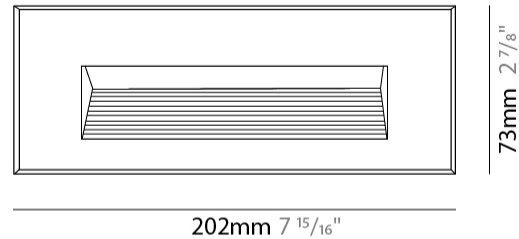

GENERAL

Series: New Green
Subseries: New Green M
Partner: Side
Division: Exterior
Installation: Recessed
Product Type: Step Light
Mounting Location: Wall
Light Distribution: Asymmetric

PHYSICAL

Shape: Rectangle
Length (mm): 202
Length (in): 7 ¹⁵/₁₆
Width (mm): 73
Width (in): 2 ⁷/₈
Height (mm): 65
Height (in): 2 ³/₁₆
Min. Recessing Depth (mm): 70
Min. Recessing Depth (in): 2 ³/₄
Weight (kg): 0.8
Weight (lbs): 1.76
Diffuser: Clear tempered glass
Gasket: Silicone rubber
Fixture Finish: WHI / BLK / GRY
Fixture Material: Aluminum Die Cast

ELECTRICAL

Lamp Type: LED (Zhaga Standard)
Input Wattage (W): 3.65
Total Output Wattage (W): 2.97
Dimming: Non-Dimmable
Driver Included: No
Driver Location: Remote
Driver Type: Constant Current - 120Vac
Driver Class: Class 2
Input Voltage (V): 120 - 277
Constant Current (MA): 350
Upon Request: 0-10Vdc dimming / Phase dimming 120Vac / Non-dimming 120/277Vac

LED

Color Temperature (°K): 3000 / 4000
Max. Delivered Lumen (lm): 195.7 / 204.4
Nominal Lumen (lm): 450 / 470
CRI: >90 CRI
Lamp Life (hrs): 50000

OPTICAL

Optic°: Asymmetrical

RATINGS AND CERTIFICATIONS

Certified By: Certified for North American Standards
IP rating: IP65
IK Rating: IK07

PROJECT
TYPE
SPECIFIER
QUANTITY
DATE